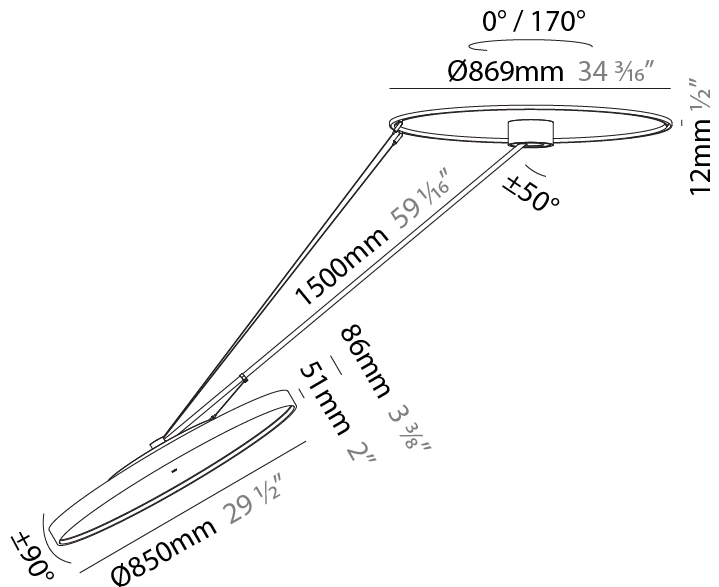

GENERAL

Series: Sign Diva Dancer
Subseries: Sign Diva Dancer Korona
Brand: Prolicht
Division: Architectural
Mounting Type: Suspension
Mounting Location: Ceiling
Subcategory: Pendant

PHYSICAL

Shape: Round
Diameter (mm): 850
Diameter (in): 33 7/16
Height (mm): 1620
Height (in): 63 3/4
Light Distribution: Adjustable / Direct
Weight (kg): 11.67
Weight (lbs): 25.67
Diffuser: PMMA - Opal / Micro-Prism / Sparkling Secret / Vintage Industrial
Fixture Finish: SSR / BKV / CWI / CRY / HAB / UFT / ITA / RUA / FTG / MYG / LOD / PUS / FRO / FUP / KIA / POP / BLS / SPG / MEY / GOH / GUM / CHC / COM / ABZ / JAG / OBR / MOS / ROR
Fixture Material: Extruded Aluminum / Steel

ELECTRICAL

Lamp Type: LED (Zhaga Standard)
Input Wattage (W): 96.8
Total Output Wattage (W): 76.8
Dimming: Tri-Mode (Non-Dimming and Phase Dimming (120Vac only) and 0-10V Dimming)
Driver Included: Yes
Driver Location: Integrated
Driver Type: Constant Current - Universal
Driver Class: Class 2
Input Voltage (V): 120 - 277
Constant Current (MA): 600

LED

Color Temperature (°K): 2700 / 3000 / 4000
Max. Delivered Lumen (lm): 11160 / 11388 / 11620
CRI: >90 CRI
Lamp Life (hrs): 50000

OPTICAL

Adjustability: Rotational Canopy 170°; Tilting Canopy ±50°; Tilting Head ±90°

RATINGS AND CERTIFICATIONS

Certified By: Certified for North American Standards
IP rating: IP20