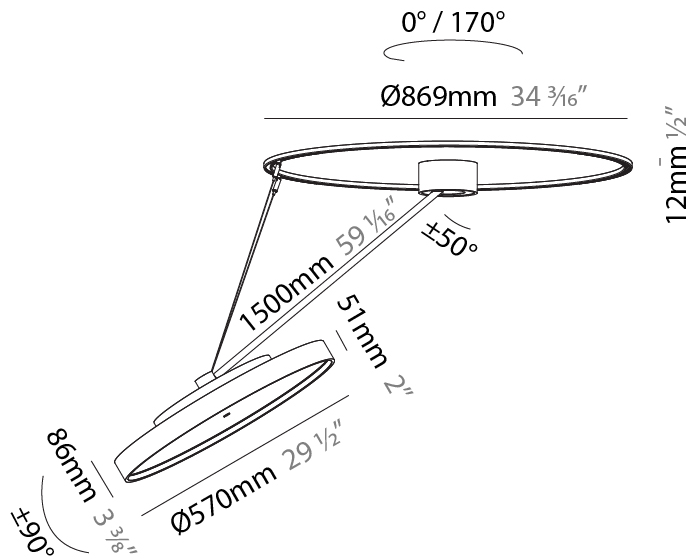

GENERAL

Series: Sign Diva Dancer
Subseries: Sign Diva Dancer Korona
Brand: Prolicht
Division: Architectural
Mounting Type: Suspension
Mounting Location: Ceiling
Subcategory: Pendant

PHYSICAL

Shape: Round
Diameter (mm): 570
Diameter (in): 22 7/16
Height (mm): 1620
Height (in): 63 3/4
Light Distribution: Adjustable / Direct
Weight (kg): 4.5
Weight (lbs): 9.9
Diffuser: PMMA - Opal / Micro-Prism / Sparkling Secret / Vintage Industrial
Fixture Finish: SSR / BKV / CWI / CRY / HAB / UFT / ITA / RUA / FTG / MYG / LOD / PUS / FRO / FUP / KIA / POP / BLS / SPG / MEY / GOH / GUM / CHC / COM / ABZ / JAG / OBR / MOS / ROR
Fixture Material: Extruded Aluminum / Steel

ELECTRICAL

Lamp Type: LED (Zhaga Standard)
Input Wattage (W): 58.3
Total Output Wattage (W): 46.9
Dimming: Tri-Mode (Non-Dimming and Phase Dimming (120Vac only) and 0-10V Dimming)
Driver Included: Yes
Driver Location: Integrated
Driver Type: Constant Current - Universal
Driver Class: Class 2
Input Voltage (V): 120 - 277
Constant Current (MA): 350

LED

Color Temperature (°K): 2700 / 3000 / 4000
Max. Delivered Lumen (lm): 5060 / 6320 / 6580
CRI: >90 CRI
Lamp Life (hrs): 50000

OPTICAL

Adjustability: Rotational Canopy 170°; Tilting Canopy ±50°; Tilting Head ±90°

RATINGS AND CERTIFICATIONS

Certified By: Certified for North American Standards
IP rating: IP20