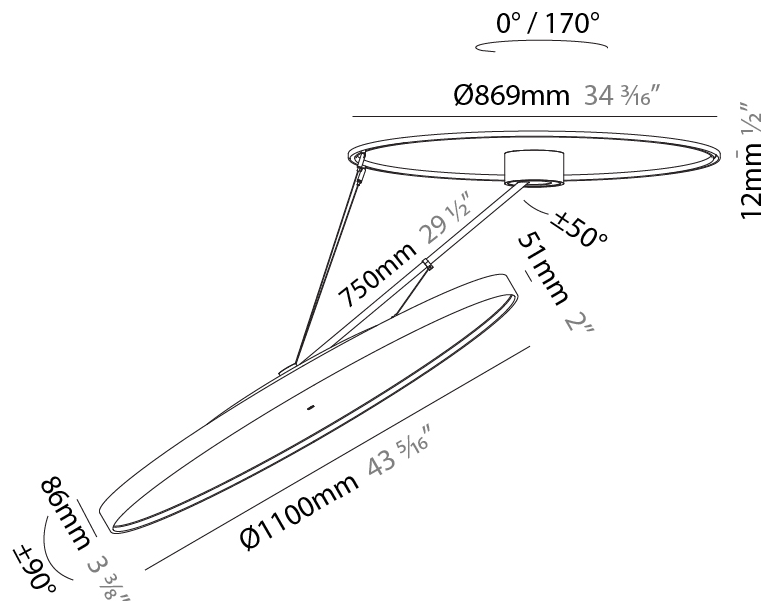

GENERAL

Series: Sign Diva Dancer
Subseries: Sign Diva Dancer Korona
Brand: Prolicht
Division: Architectural
Mounting Type: Suspension
Mounting Location: Ceiling
Subcategory: Pendant

PHYSICAL

Shape: Round
Diameter (mm): 1100
Diameter (in): 43 ⁵/₁₆
Height (mm): 870
Height (in): 34 ¹/₄
Light Distribution: Adjustable / Direct
Weight (kg): 16.1
Weight (lbs): 35.42
Diffuser: PMMA - Opal / Micro-Prism / Sparkling Secret / Vintage Industrial
Fixture Finish: SSR / BKV / CWI / CRY / HAB / UFT / ITA / RUA / FTG / MYG / LOD / PUS / FRO / FUP / KIA / POP / BLS / SPG / MEY / GOH / GUM / CHC / COM / ABZ / JAG / OBR / MOS / ROR
Fixture Material: Extruded Aluminum / Steel

ELECTRICAL

Lamp Type: LED (Zhaga Standard)
Input Wattage (W): 169.4
Total Output Wattage (W): 135
Dimming: Tri-Mode (Non-Dimming and Phase Dimming (120Vac only) and 0-10V Dimming)
Driver Included: Yes
Driver Location: Integrated
Driver Type: Constant Current - Universal
Driver Class: Class 2
Input Voltage (V): 120 - 277
Constant Current (MA): 350

LED

Color Temperature (°K): 2700 / 3000 / 4000
Max. Delivered Lumen (lm): 19520 / 19933 / 20340
CRI: >90 CRI
Lamp Life (hrs): 50000

OPTICAL

Adjustability: Rotational Canopy 170°; Tilting Canopy ±50°; Tilting Head ±90°

RATINGS AND CERTIFICATIONS

Certified By: Certified for North American Standards
IP rating: IP20