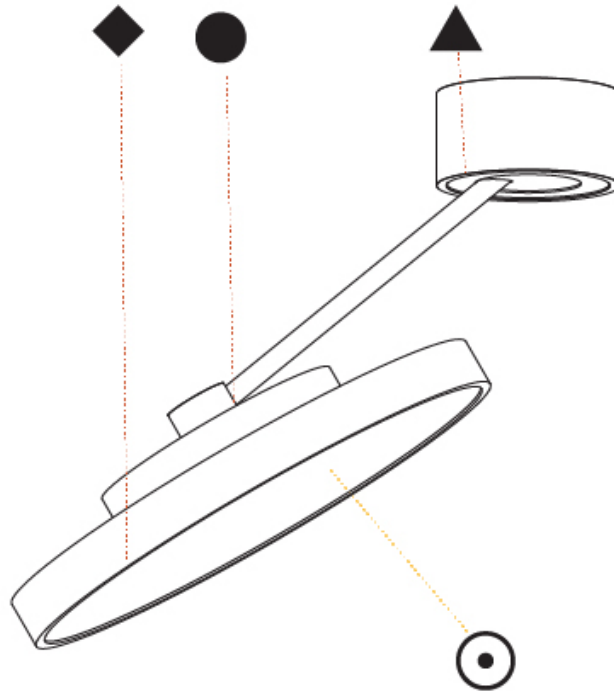

SIGN DIVA DANCER SUSPENSION

A300039-

PROJECT
TYPE
SPECIFIER
QUANTITY
DATE

A