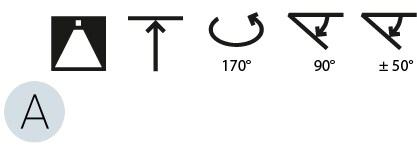

GENERAL

Series: Sign Diva Dancer
Subseries: Sign Diva Dancer Korona
Brand: Prolicht
Division: Architectural
Mounting Type: Suspension
Mounting Location: Ceiling
Subcategory: Pendant

PHYSICAL

Shape: Round
Diameter (mm): 570
Diameter (in): 22 7/16
Height (mm): 1620
Height (in): 63 3/4
Light Distribution: Adjustable / Direct
Weight (kg): 4.5
Weight (lbs): 9.9
Diffuser: PMMA - Opal / Micro-Prism / Sparkling Secret / Vintage Industrial
Fixture Finish: SSR / BKV / CWI / CRY / HAB / UFT / ITA / RUA / FTG / MYG / LOD / PUS / FRO / FUP / KIA / POP / BLS / SPG / MEY / GOH / GUM / CHC / COM / ABZ / JAG / OBR / MOS / ROR
Fixture Material: Extruded Aluminum / Steel

ELECTRICAL

Lamp Type: LED (Zhaga Standard)
Input Wattage (W): 58.3
Total Output Wattage (W): 46.9
Dimming: Tri-Mode (Non-Dimming and Phase Dimming (120Vac only) and 0-10V Dimming)
Driver Included: Yes
Driver Location: Integrated
Driver Type: Constant Current - Universal
Driver Class: Class 2
Input Voltage (V): 120 - 277
Constant Current (MA): 350

LED

Color Temperature (°K): 2700 / 3000 / 4000
Max. Delivered Lumen (lm): 5060 / 6320 / 6580
CRI: >90 CRI
Lamp Life (hrs): 50000

OPTICAL

Adjustability: Rotational Canopy 170°; Tilting Canopy ±50°; Tilting Head ±90°

RATINGS AND CERTIFICATIONS

Certified By: Certified for North American Standards
IP rating: IP20