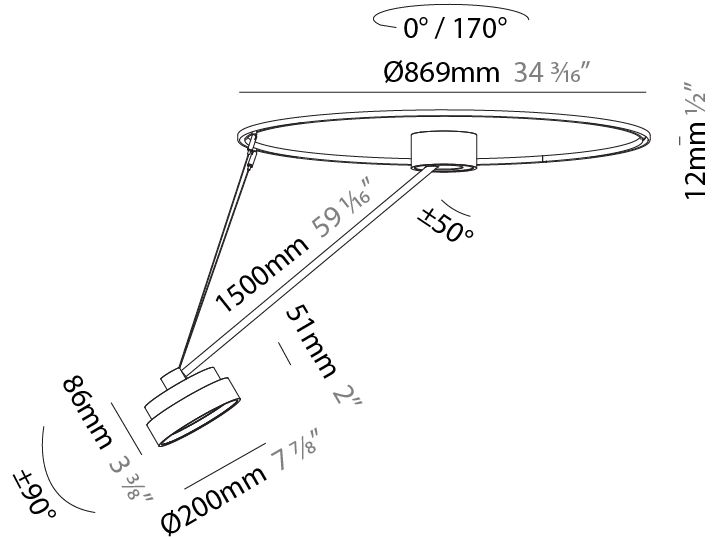

GENERAL

Series: Sign Diva Dancer
Subseries: Sign Diva Dancer Korona
Brand: Prolicht
Division: Architectural
Mounting Type: Suspension
Mounting Location: Ceiling
Subcategory: Pendant

PHYSICAL

Shape: Round
Diameter (mm): 200
Diameter (in): 7 7/8
Height (mm): 1620
Height (in): 63 3/4
Light Distribution: Adjustable / Direct
Weight (kg): 3.3
Weight (lbs): 7.26
Diffuser: PMMA - Opal / Micro-Prism / Sparkling Secret / Vintage Industrial
Fixture Finish: SSR / BKV / CWI / CRY / HAB / UFT / ITA / RUA / FTG / MYG / LOD / PUS / FRO / FUP / KIA / POP / BLS / SPG / MEY / GOH / GUM / CHC / COM / ABZ / JAG / OBR / MOS / ROR
Fixture Material: Extruded Aluminum / Steel

ELECTRICAL

Lamp Type: LED (Zhaga Standard)
Input Wattage (W): 11
Total Output Wattage (W): 10
Dimming: Tri-Mode (Non-Dimming and Phase Dimming (120Vac only) and 0-10V Dimming)
Driver Included: Yes
Driver Location: Integrated
Driver Type: Constant Current - Universal
Driver Class: Class 2
Input Voltage (V): 120 - 277
Constant Current (MA): 350

LED

Color Temperature (°K): 2700 / 3000 / 3500 / 4000
Max. Delivered Lumen (lm): 860 / 1080 / 1088 / 1110
CRI: >90 CRI
Lamp Life (hrs): 50000

OPTICAL

Adjustability: Rotational Canopy 170°; Tilting Canopy ±50°; Tilting Head ±90°

RATINGS AND CERTIFICATIONS

Certified By: Certified for North American Standards
IP rating: IP20