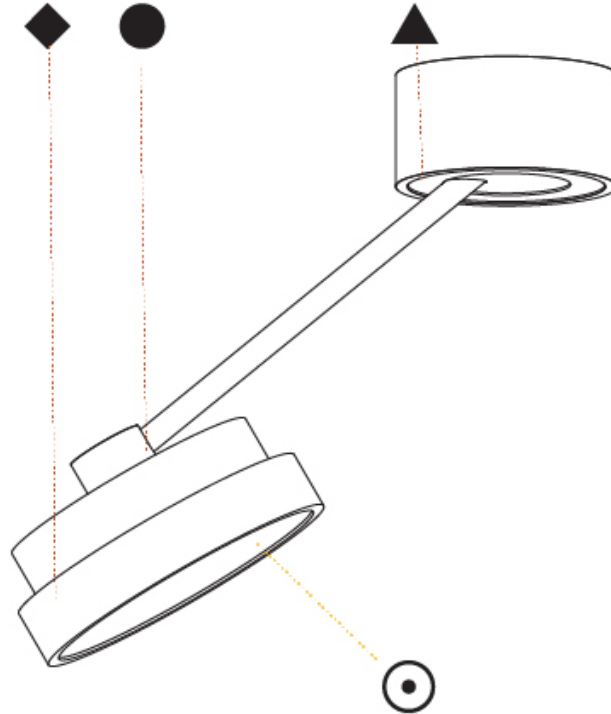

SIGN DIVA DANCER KORONA SUSPENSION

A300043-

PROJECT

TYPE

SPECIFIER

QUANTITY

DATE

A