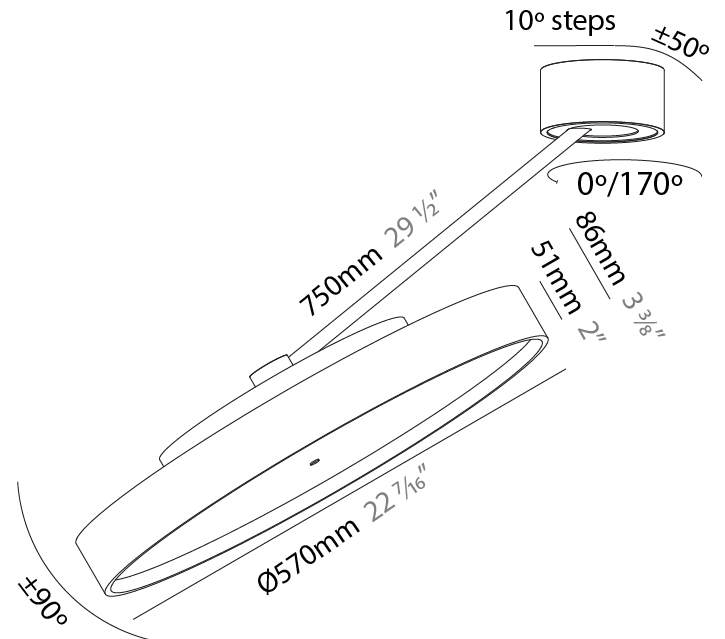

GENERAL

Series: Sign Diva Dancer
Subseries: Sign Diva Dancer Korona
Brand: Prolicht
Division: Architectural
Mounting Type: Suspension
Mounting Location: Ceiling
Subcategory: Pendant

PHYSICAL

Shape: Round
Diameter (mm): 570
Diameter (in): 22 ⁷/₁₆
Height (mm): 870
Depth (mm): 86
Height (in): 34 ¹/₄
Depth (in): 3 ³/₈
Light Distribution: Adjustable / Direct
Weight (kg): 5
Weight (lbs): 11.023

Diffuser: PMMA - Opal / Micro-Prism / Sparkling Secret / Vintage Industrial

Fixture Finish: SSR / BKV / CWI / CRY / HAB / UFT / ITA / RUA / FTG / MYG / LOD / PUS / FRO / FUP / KIA / POP / BLS / SPG / MEY / GOH / GUM / CHC / COM / ABZ / JAG / OBR / MOS / ROR

Fixture Material: Extruded Aluminum / Steel

ELECTRICAL

Lamp Type: LED (Zhaga Standard)
Input Wattage (W): 52.8
Total Output Wattage (W): 47.52
Dimming: Tri-Mode (Non-Dimming and Phase Dimming (120Vac only) and 0-10V Dimming)
Driver Included: Yes
Driver Location: Integrated
Driver Type: Constant Current - Universal
Driver Class: Class 2
Input Voltage (V): 120 - 277
Constant Current (MA): 350

LED

Color Temperature (*K): 2700 / 3000 / 3500 / 4000
Max. Delivered Lumen (lm): 5060 / 6320 / 6448 / 6580
CRI: >90 CRI
Lamp Life (hrs): 50000

OPTICAL

Adjustability: Rotational Canopy 170°; Tilting Canopy ±50°; Tilting Head ±90°

RATINGS AND CERTIFICATIONS

Certified By: Certified for North American Standards
IP rating: IP20