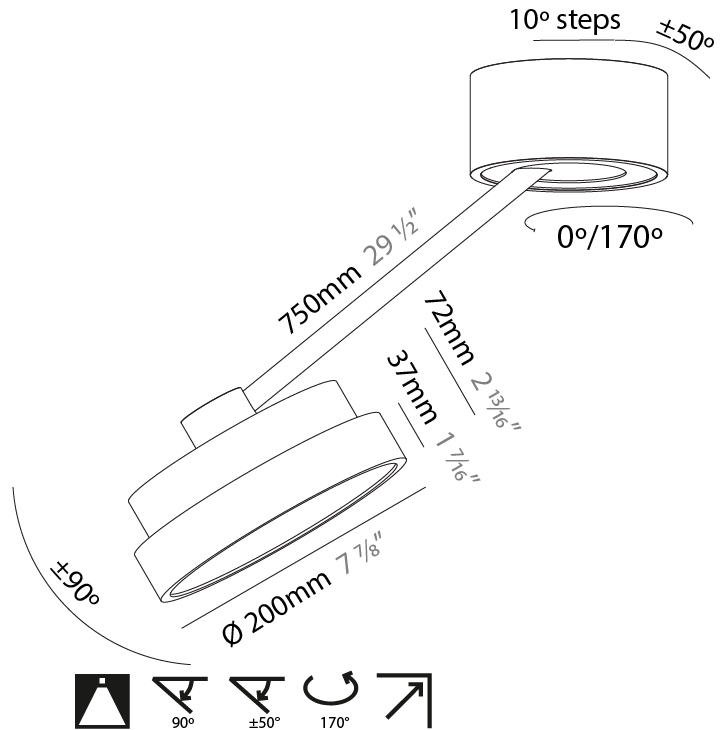

GENERAL

Series: Sign Diva Dancer
Subseries: Sign Diva Dancer Korona
Brand: Prolicht
Division: Architectural
Mounting Type: Suspension
Mounting Location: Ceiling
Subcategory: Pendant

PHYSICAL

Shape: Round
Diameter (mm): 200
Diameter (in): 7 7/8
Height (mm): 870
Depth (mm): 86
Height (in): 34 1/4
Depth (in): 3 3/8
Light Distribution: Adjustable / Direct
Weight (kg): 2.09
Weight (lbs): 4.607

Diffuser: PMMA - Opal / Micro-Prism / Sparkling Secret / Vintage Industrial

Fixture Finish: SSR / BKV / CWI / CRY / HAB / UFT / ITA / RUA / FTG / MYG / LOD / PUS / FRO / FUP / KIA / POP / BLS / SPG / MEY / GOH / GUM / CHC / COM / ABZ / JAG / OBR / MOS / ROR

Fixture Material: Extruded Aluminum / Steel

ELECTRICAL

Lamp Type: LED (Zhaga Standard)
Input Wattage (W): 11
Total Output Wattage (W): 10
Dimming: Tri-Mode (Non-Dimming and Phase Dimming (120Vac only) and 0-10V Dimming)
Driver Included: Yes
Driver Location: Integrated
Driver Type: Constant Current - Universal
Driver Class: Class 2
Input Voltage (V): 120 - 277
Constant Current (MA): 350

LED

Color Temperature (*K): 2700 / 3000 / 3500 / 4000
Max. Delivered Lumen (lm): 860 / 1080 / 1088 / 1110
CRI: >90 CRI
Lamp Life (hrs): 50000

OPTICAL

Adjustability: Rotational Canopy 170°; Tilting Canopy ±50°; Tilting Head ±90°

RATINGS AND CERTIFICATIONS

Certified By: Certified for North American Standards
IP rating: IP20