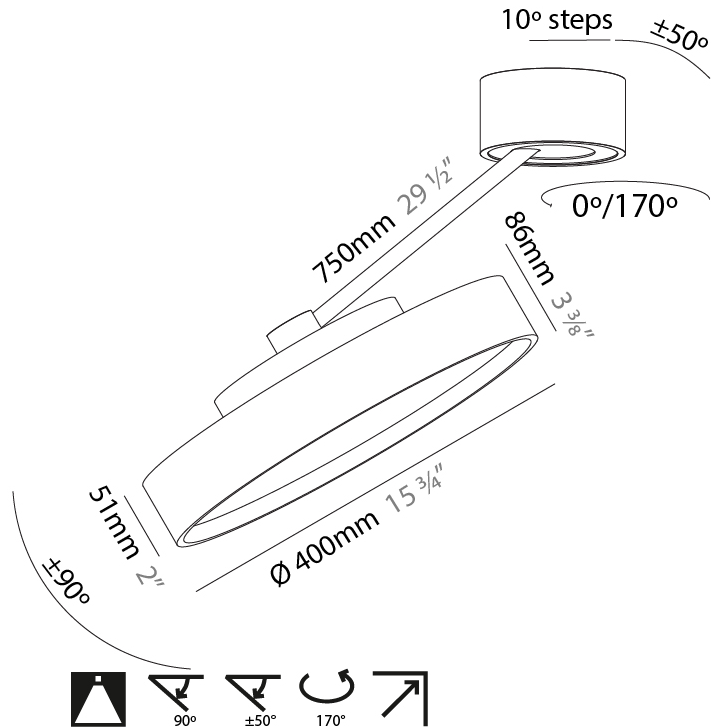

GENERAL

Series: Sign Diva Dancer
Subseries: Sign Diva Dancer Korona
Brand: Prolicht
Division: Architectural
Mounting Type: Suspension
Mounting Location: Ceiling
Subcategory: Pendant

PHYSICAL

Shape: Round
Diameter (mm): 400
Diameter (in): 15 3/4
Height (mm): 870
Depth (mm): 86
Height (in): 34 1/4
Depth (in): 3 3/8
Light Distribution: Adjustable / Direct
Weight (kg): 3.5
Weight (lbs): 7.716
Diffuser: PMMA - Opal / Micro-Prism / Sparkling Secret / Vintage Industrial
Fixture Finish: SSR / BKV / CWI / CRY / HAB / UFT / ITA / RUA / FTG / MYG / LOD / PUS / FRO / FUP / KIA / POP / BLS / SPG / MEY / GOH / GUM / CHC / COM / ABZ / JAG / OBR / MOS / ROR
Fixture Material: Extruded Aluminum / Steel

ELECTRICAL

Lamp Type: LED (Zhaga Standard)
Input Wattage (W): 17.9
Total Output Wattage (W): 16
Dimming: Tri-Mode (Non-Dimming and Phase Dimming (120Vac only) and 0-10V Dimming)
Driver Included: Yes
Driver Location: Integrated
Driver Type: Constant Current - Universal
Driver Class: Class 2
Input Voltage (V): 120 - 277
Constant Current (MA): 500

LED

Color Temperature (*K): 2700 / 3000 / 3500 / 4000
Max. Delivered Lumen (lm): 1870 / 2340 / 2372 / 2420
CRI: >90 CRI
Lamp Life (hrs): 50000

OPTICAL

Adjustability: Rotational Canopy 170°; Tilting Canopy ±50°; Tilting Head ±90°

RATINGS AND CERTIFICATIONS

Certified By: Certified for North American Standards
IP rating: IP20