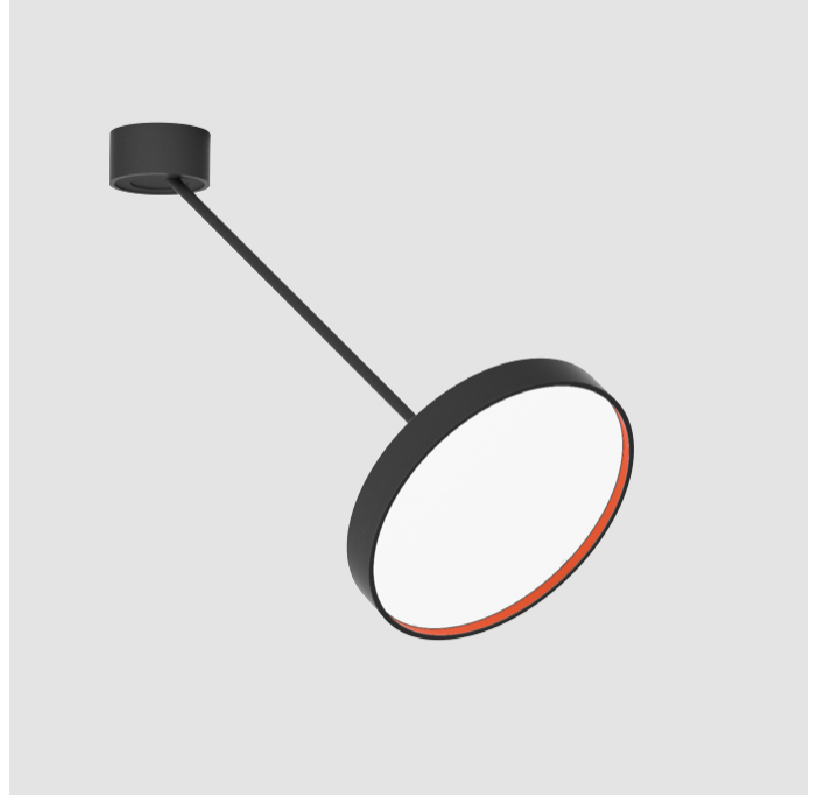

GENERAL

Series: Sign Diva Dancer
Subseries: Sign Diva Dancer Korona
Brand: Prolicht
Division: Architectural
Mounting Type: Suspension
Mounting Location: Ceiling
Subcategory: Pendant

PHYSICAL

Shape: Round
Diameter (mm): 400
Diameter (in): 15 3/4
Height (mm): 870
Depth (mm): 86
Height (in): 34 1/4
Depth (in): 3 3/8
Light Distribution: Adjustable / Direct
Weight (kg): 3.5
Weight (lbs): 7.716
Diffuser: PMMA - Opal / Micro-Prism / Sparkling Secret / Vintage Industrial
Fixture Finish: SSR / BKV / CWI / CRY / HAB / UFT / ITA / RUA / FTG / MYG / LOD / PUS / FRO / FUP / KIA / POP / BLS / SPG / MEY / GOH / GUM / CHC / COM / ABZ / JAG / OBR / MOS / ROR
Fixture Material: Extruded Aluminum / Steel

ELECTRICAL

Lamp Type: LED (Zhaga Standard)
Input Wattage (W): 17.9
Total Output Wattage (W): 16
Dimming: Tri-Mode (Non-Dimming and Phase Dimming (120Vac only) and 0-10V Dimming)
Driver Included: Yes
Driver Location: Integrated
Driver Type: Constant Current - Universal
Driver Class: Class 2
Input Voltage (V): 120 - 277
Constant Current (MA): 500

LED

Color Temperature (*K): 2700 / 3000 / 3500 / 4000
Max. Delivered Lumen (lm): 1870 / 2340 / 2372 / 2420
CRI: >90 CRI
Lamp Life (hrs): 50000

OPTICAL

Adjustability: Rotational Canopy 170°; Tilting Canopy ±50°; Tilting Head ±90°

RATINGS AND CERTIFICATIONS

Certified By: Certified for North American Standards
IP rating: IP20